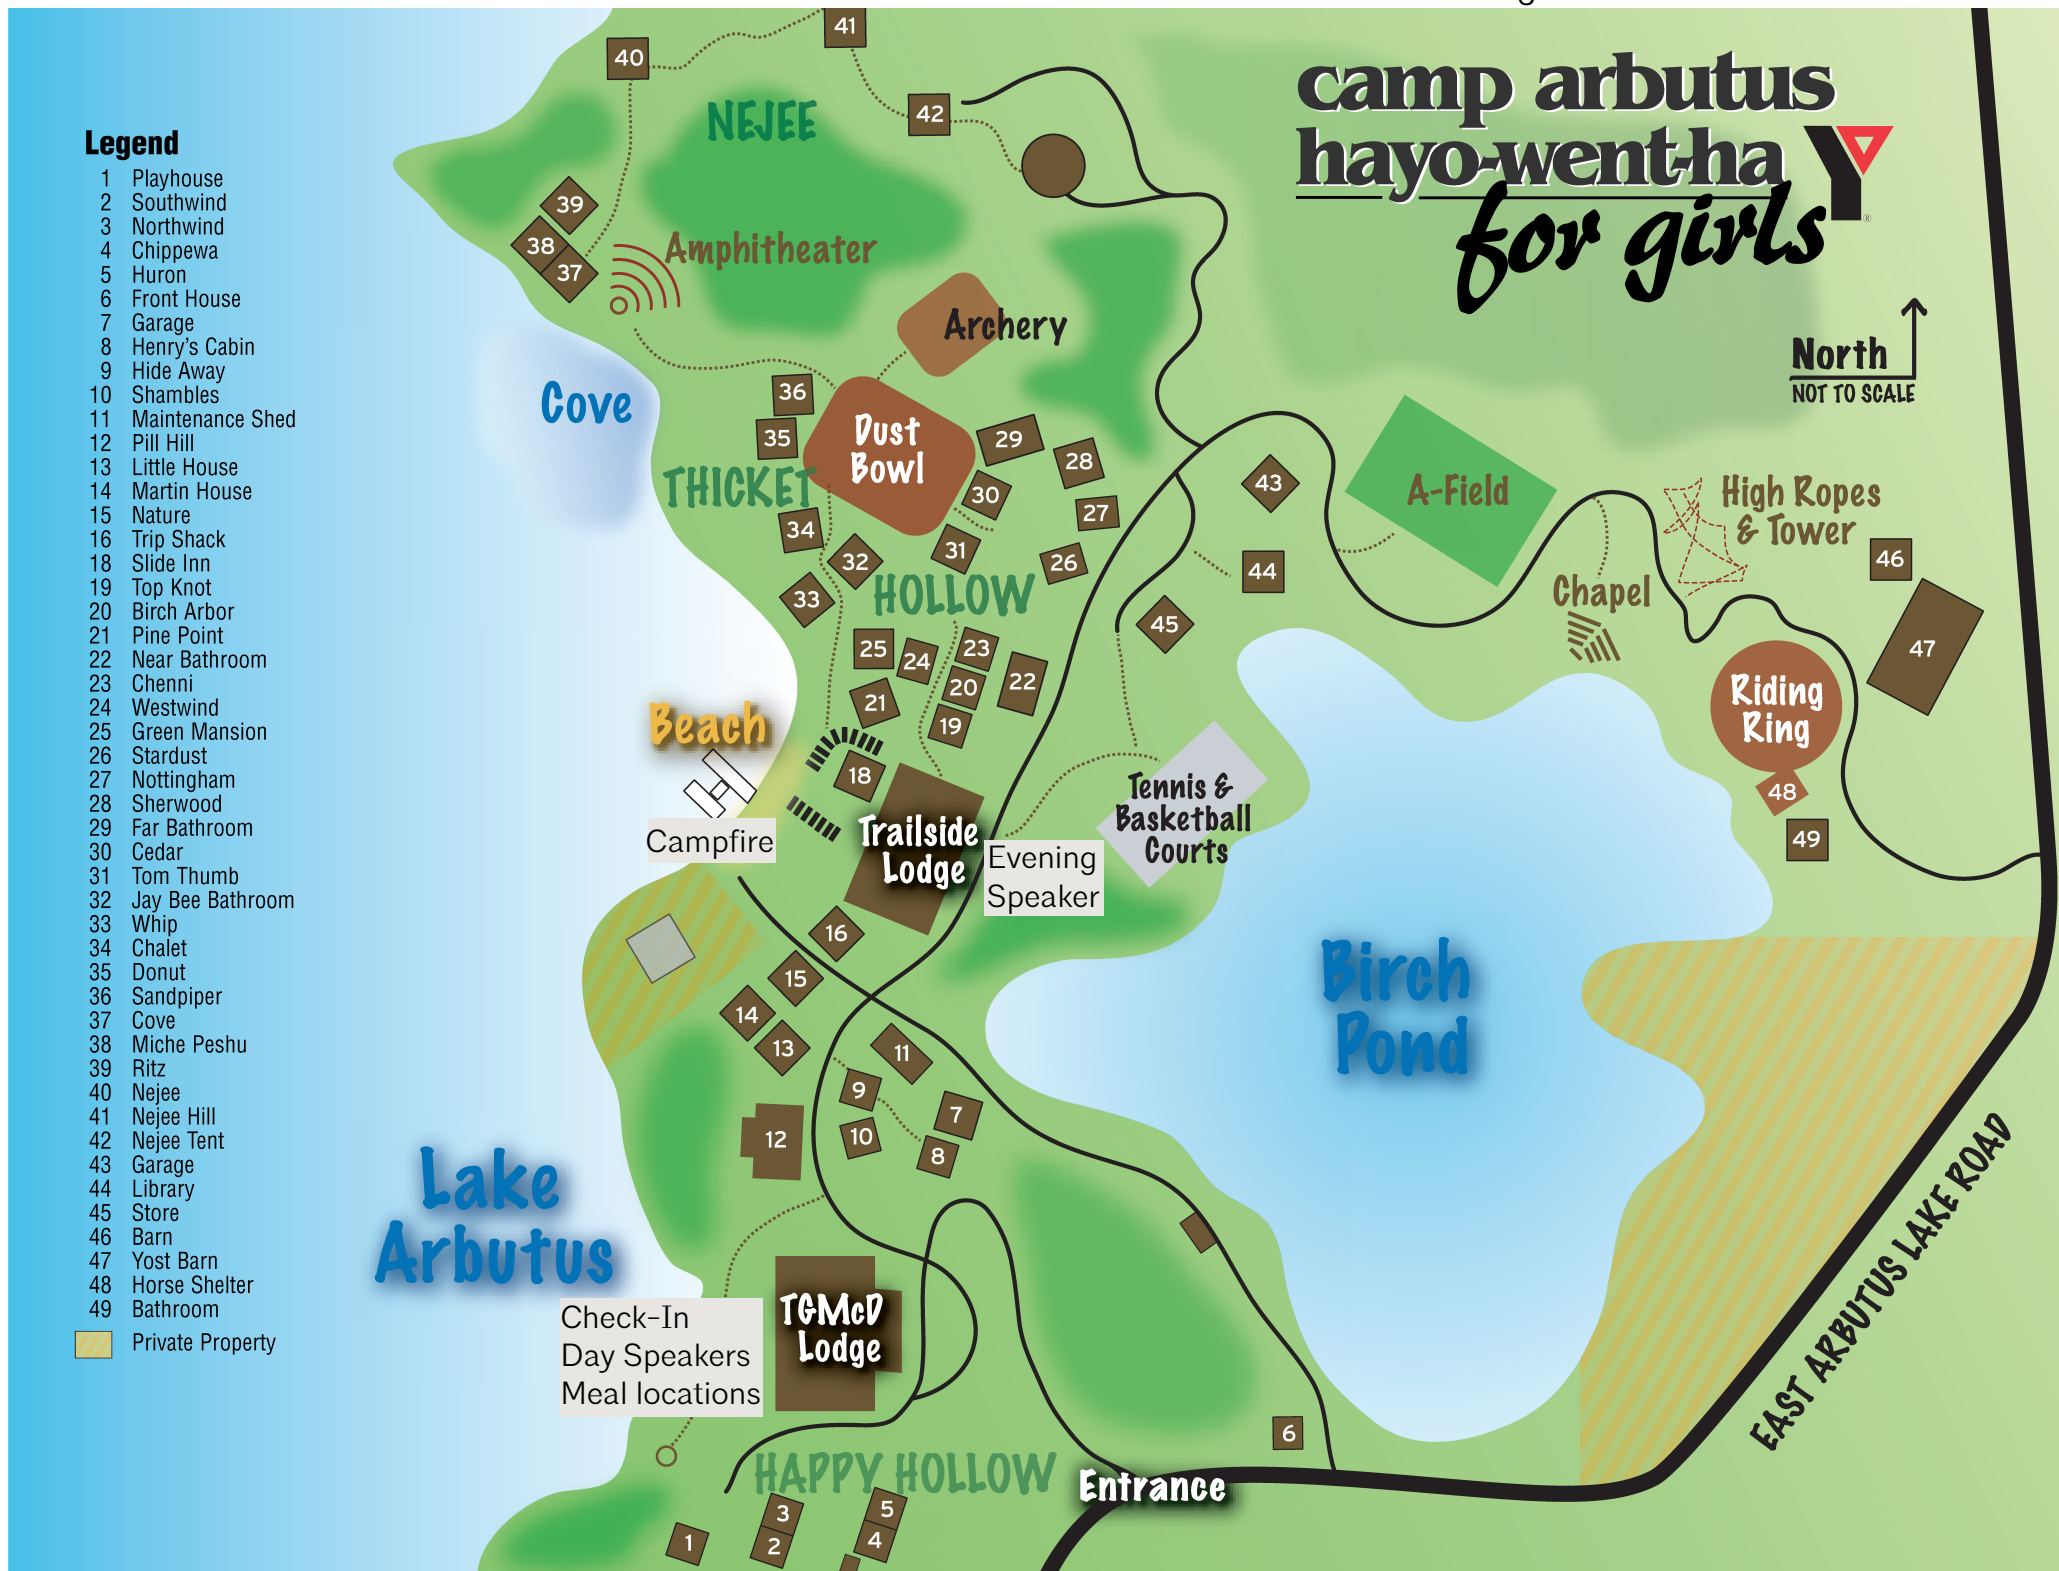

## September 15-16, 2017

### Distance to...

<b>Traverse City</b>	15 Min North
<b>Golf course</b> Elmbrook Golf Course 750 Townline Rd.	13 Min North
<b>Peegeo's Bar &amp; Grille</b> 525 High Lake Rd	4 Min North

### TGMcD Lodge

Check-In  
Lunch & Dinner  
2 Day Programs

### Beach behind Trailside

Bonfire after evening speaker

**AIA**  
Michigan